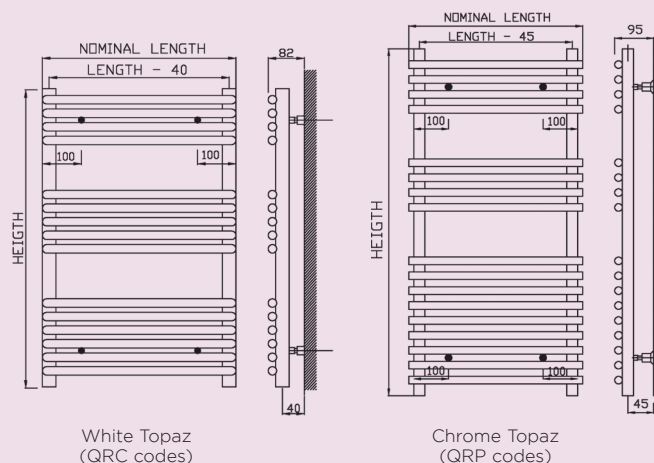

TOPAZ DIMENSIONS

White Topaz
(QRC codes)

Chrome Topaz
(QRP codes)