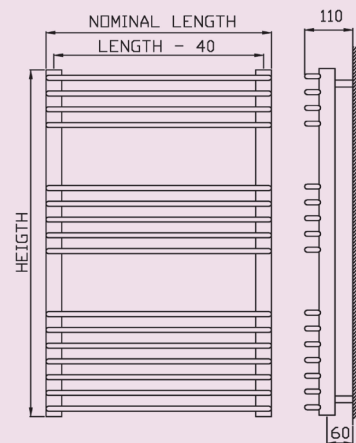

QUINN radiators

Pearl & Topaz

SPECIFICATIONS

The Quinn Towel Radiator range provides a number of both modern and traditional designs that will enhance any bathroom or kitchen project and give it that necessary extra charm. The products are beautifully engineered to the highest of standards and several attractive models are available in a number of finishes. These radiators distinguish themselves with their modern and contemporary design.

OUTPUTS

Design radiators have been manufactured and tested in accordance with EN442.

QUALITY

Design radiators are manufactured under a BS EN ISO 9002 quality system accepted by BSI.

WARRANTY

All radiators are supplied under warranty for ten years in respect of defective materials and manufacture.

CONNECTIONS

All radiators except Adagio and Slieve Horizontal are supplied with Bottom-Opposite-End (BOE) connections. All-standard connections are 1/2" BSP.

INSTALLATION

For indirect systems or closed circuits only at a working pressure not exceeding 5.38 bar (78 p.s.i.).

WATER TREATMENT

It is strongly recommended on completion of the installation, the system should be properly flushed and filled in accordance with the British Standard Code of Practice for the Treatment of Water in Domestic Hot Water Central Heating Systems BS 7593. Use of a corrosion inhibitor is strongly recommended by the manufacturer. Failure to observe this recommendation will invalidate the manufacturer's warranty.

CONDITIONS OF SALE

Our standard conditions of sale apply to all transactions – a copy is available on request.

CONVERSION INFORMATION

The outputs quoted in this publication are based on a Delta T of 50°C.

ELECTRIC POWER OPTIONS FOR PEARL & TOPAZ